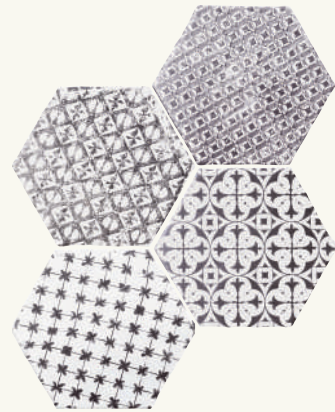

Mosaic Azul
CEM10

Mosaic Arena
CEM10

/ 173

Mosaic Granate
CEM10

Mosaic Gris
CEM10

Mosaic Negro
CEM10

4 diseños mezclados dentro de la caja / 4 designs mixed inside the box.

Manhattan Hex White | Manhattan Hex Gray | Manhattan Hex Black | Manhattan Brick Black