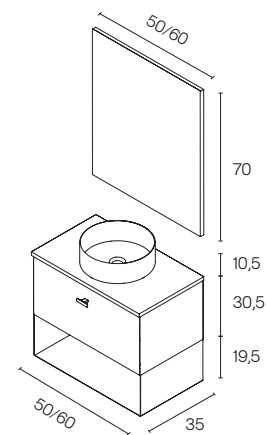

Mei Top Profundidad 35

		○		●	●			
		Blanco opaco	€	€ OFERTA	Roble blanco	Olmo gris	€	€ OFERTA
Set 50	Mueble + Lavabo	C0075605	~~432,23~~	302,56	C0075606	C0075607	~~464,46~~	325,12
1C1H	Mueble + Lavabo + Espejo básico	C0075608	~~507,44~~	355,21	C0075609	C0075610	~~539,67~~	377,77
Set 60	Mueble + Lavabo	C0075611	~~458,68~~	321,07	C0075612	C0075613	~~490,91~~	343,64
1C1H	Mueble + Lavabo + Espejo básico	C0075614	~~533,88~~	373,72	C0075615	C0075616	~~566,12~~	396,28