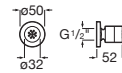

Puzzle

ø 50 mm
Jet orientable Round.

A5B174A..0

Acabados:

N