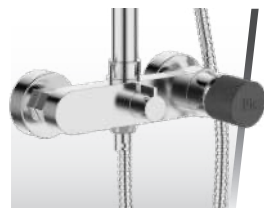

FLEXO AISI 304

Shower hose
Flexible douche
Mangueira chuveiro

MANGO OMEGA

Shower handle
Douchette
Chuveiro

AISI
304

REF. 68180
MK_00219

REF. 68180-BA
MK_00265

SET EMPOTRADO DUCHA MONOMANDO Ø35