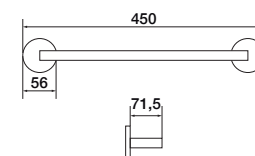

MK_0035

REF. CA-30706

TOALLERO BARRA NEGRO MATE 45 CM

Towel rail
Porte-serviettes droit
Toalheiro barra

MK_0046

TOALLEROS Y PERCHAS

REF. CA-62681

TOALLERO PARED ACERO INOX - CROMO