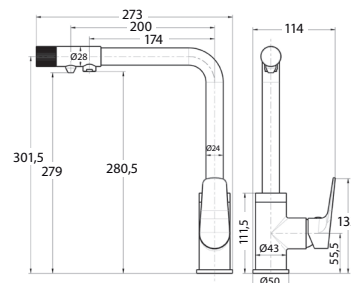

REF. 65813

Ø 35

F13 MONOMANDO FREGADERA OSMOSIS CENTURY

Osmosis single lever sink mixer (2 handles)
Mitigeur évier Osmosis (2 poignées)
Monocomando cozinha Osmosis (2 alças)

MK_00149