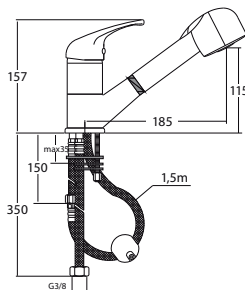

REF. 65805

Ø 40

OASIS MONOMANDO FREGADERA EXTRAÍBLE HORIZONTAL

Horizontal removable single lever sink
Mitigeur évier horizontal extractable
Monocomando cozinha horizontal removível

MK_0069