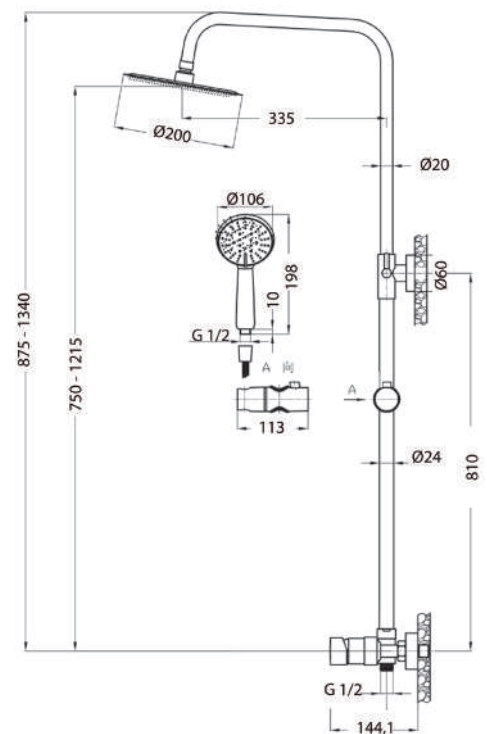

FLEXO AISI 304

Shower hose
Flexible douche
Mangueira chuveiro

MANGO OMEGA

Shower handle
Douchette
Chuveiro

AISI
304

REF. 68180
MK_00219

REF. 68180-BA
MK_00265

SET EMPOTRADO DUCHA MONOMANDO Ø35