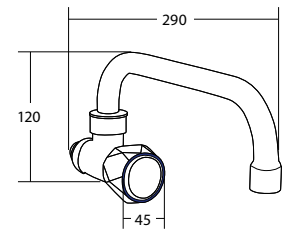

REF. 65906

Ø 1/2

GRIFO FREGADERA GIRATORIO CAÑO VERTICAL

Wall sink tap vertical spout (1 track)
Robinet évier mural bec vertical (1 voie)
Torneira cozinha parede bico vertical (1 via)

MK_0022