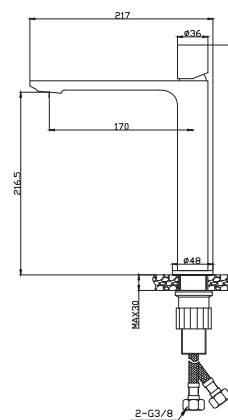

REF. 68191

Ø 26

MONOMANDO LAVABO

Single lever wash-basin mixer

Mitigeur lavabo

Monocomando lavatório

MK_0071