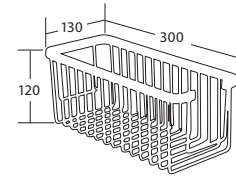

REF. CA-62595

CESTA RECTANGULAR ALUMINIO

Triangle aluminium basket
Panier triangulaire aluminium
Cesta triangular aluminio

MK_0019