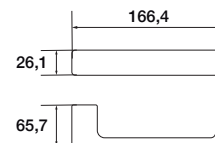

Serie

DECUA BLACK

REF. CA-30611

TOALLERO ANILLA NEGRO MATE

Towel ring
Porte-serviettes ring
Toalheiro de anel

MK_0039

REF. CA-30612

PORTARROLLOS NEGRO MATE

Paper holder
Porte-rouleau
Porta-rolos

MK_0026