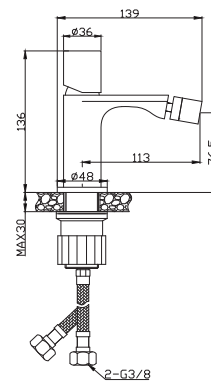

REF. 68402

Ø 26

MONOMANDO BIDÉ

Single lever bidet mixer

Mitigeur bidet

Monocomando bidé

MK_0072

REF. 68405