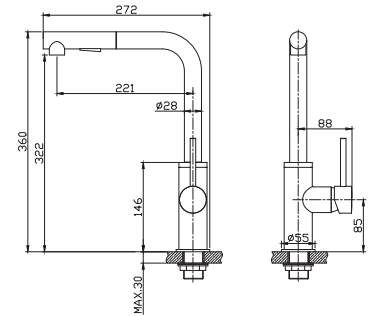

REF. 65823

Ø 35

F23 MONOMANDO FREGADERA EXTRAÍBLE

Removable single lever sink mixer
Mitigeur évier extractable
Monocomando cozinha flexível

MK_00149