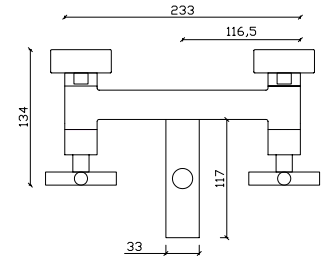

REF. 68026

Ø 1/2

BIMANDO FREGADERA
Two handle sink faucet
Robinet évier
Torneira cozinha

MK_00150