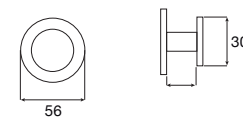

REF. CA-30604

PERCHA CROMO TRIPLE

Triple hanger
Cintre tripler
Cabide triplo

MK_0032