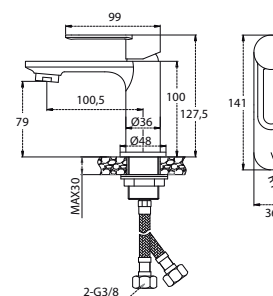

REF. 68426

Ø 26

MONOMANDO LAVABO ALTO

High lever wash-basin mixer
Mitigeur lavabo haut
Monocomando lavatório alto

MK_00125

REF. 68421

Ø 26

MONOMANDO LAVABO

Single lever wash-basin mixer
Mitigeur lavabo
Monocomando lavatório

MK_0072

REF. 68422

Ø 26

MONOMANDO BIDÉ

Single lever bidet mixer
Mitigeur bidet
Monocomando bidé

MK_0073

REF. 68425

Ø 25

MONOMANDO FREGADERA

Single lever sink mixer
Mitigeur évier
Monocomando cozinha

MK_0093