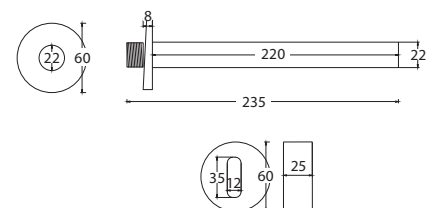

STAR SQUARE GRIFO ELECTRONICO LAVABO

Electronic wash-basin tap
Robinet lavabo électronique
Torneira lavatório eletrônica

REF. 14028

1 agua / track / voie / via
MK_00239

REF. 14027

2 aguas / tracks / voies / vias
MK_00262

STAR SQUARE GRIFO EMPOTRADO ELECTRÓNICO

Built-in electronic wash-basin tap
Robinet encastré mural électronique
Torneira lavatório embutida eletrônica

REF. 14018

1 agua / track / voie / via
MK_00268

REF. 14017

2 aguas / tracks / voies / vias
MK_00320

STAR ROUND GRIFO ELECTRÓNICO LAVABO

Electronic wash-basin tap
Robinet lavabo électronique
Torneira lavatório eletrônica

REF. 14034

1 agua / track / voie / via
MK_00228

REF. 14029

2 aguas / tracks / voies / vias
MK_00251

STAR ROUND GRIFO EMPOTRADO ELECTRÓNICO LAVABO

Built-in electronic wash-basin tap
Robinet encastré mural électronique
Torneira lavatório embutida eletrônica

REF. 14016

1 agua / track / voie / via
MK_00230

REF. 14015

2 aguas / tracks / voies / vias
MK_00281