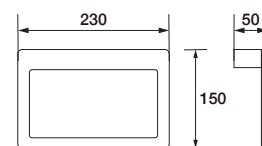

REF. CA-30622

PORTARROLLOS CROMO

Paper holder
Porte-rouleau
Porta-rolos

MK_0023