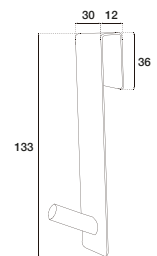

REF. CA-30276

PERCHA MAMPARA NEGRO MATE

Matt black partition hanger
Crochet de cloison noir mat
Suporte de divisória preto mate

MK_0014