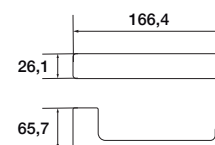

MK_0023

REF. CA-30625

PERCHA CROMO (2 UNIDADES)

Hanger
Cintre
Cabide

MK_0020

REF. CA-30626

TOALLERO BARRA CROMO 45 CM

Towel rail
Porte-serviettes droit
Toalheiro barra