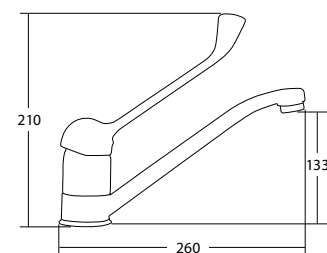

Ø 40

MONOMANDO LAVABO

Single lever wash-basin mixer

Mitigeur lavabo

Monocomando lavatório

MK_0053

REF. 14053

Ø40