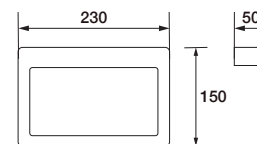

REF. CA-30612

PORTARROLLOS NEGRO MATE

Paper holder
Porte-rouleau
Porta-rolos

MK_0026