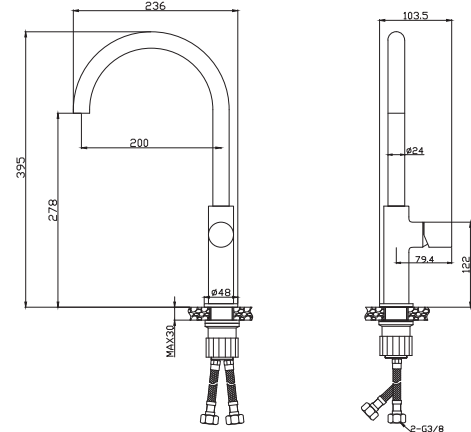

REF. 68186

Ø 26

MONOMANDO LAVABO ALTO

High lever wash-basin mixer

Mitigeur lavabo haut

Monocomando lavatório alto

MK_00110

REF. 68181

Ø 26

MONOMANDO LAVABO

Single lever wash-basin mixer

Mitigeur lavabo

Monocomando lavatório

MK_0063

REF. 68182

Ø 26

MONOMANDO BIDÉ

Single lever bidet mixer

Mitigeur bidet

Monocomando bidé

MK_0064

REF. 68185

Ø 25

MONOMANDO FREGADERA

Single lever sink mixer

Mitigeur évier

Monocomando cozinha

MK_0077