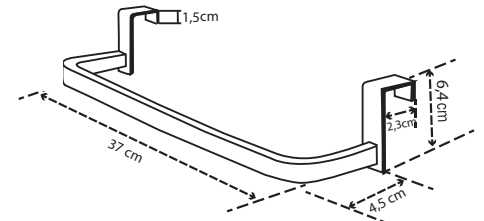

REF. CA-30271

TOALLERO NEGRO MATE

Towel rail
Porte-serviettes
Toalheiro

MK_0023