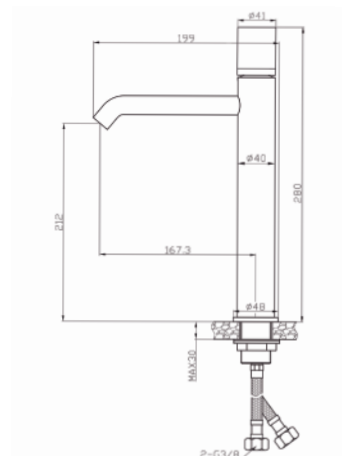

pg. 133

REF. 68486

Ø 26

MONOMANDO LAVABO ALTO

High lever wash-basin mixer
Mitigeur lavabo haut
Monocomando lavatório alto

MK_00125

REF. 68481

Ø 26