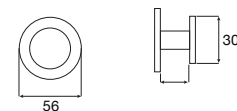

REF. CA-30704

PERCHA NEGRO MATE TRIPLE

Triple hanger
Cintre tripler
Cabide tripló

MK_0035