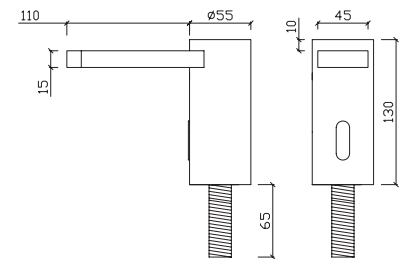

REF. 14029

2 aguas / tracks / voies / vias
MK_00251

STAR ROUND GRIFO EMPOTRADO ELECTRÓNICO LAVABO

Built-in electronic wash-basin tap
Robinet encastré mural électronique
Torneira lavatório embutida eletrônica

REF. 14016

1 agua / track / voie / via
MK_00230

REF. 14015

2 aguas / tracks / voies / vias
MK_00281