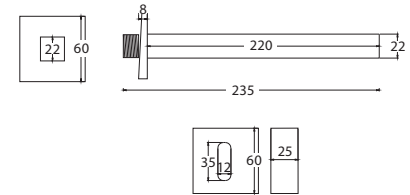

STAR SQUARE GRIFO ELECTRONICO LAVABO

Electronic wash-basin tap
Robinet lavabo électronique
Torneira lavatório eletrônica

REF. 14028

1 agua / track / voie / via
MK_00239

REF. 14027

2 aguas / tracks / voies / vias
MK_00262

STAR SQUARE GRIFO EMPOTRADO ELECTRÓNICO

Built-in electronic wash-basin tap
Robinet encastré mural électronique
Torneira lavatório embutida eletrônica

REF. 14018

1 agua / track / voie / via
MK_00268

REF. 14017

2 aguas / tracks / voies / vias
MK_00320

STAR ROUND GRIFO ELECTRÓNICO LAVABO

Electronic wash-basin tap
Robinet lavabo électronique
Torneira lavatório eletrônica

REF. 14034

1 agua / track / voie / via
MK_00228

REF. 14029

2 aguas / tracks / voies / vias
MK_00251

STAR ROUND GRIFO EMPOTRADO ELECTRÓNICO LAVABO

Built-in electronic wash-basin tap
Robinet encastré mural électronique
Torneira lavatório embutida eletrônica

REF. 14016

1 agua / track / voie / via
MK_00230

REF. 14015

2 aguas / tracks / voies / vias
MK_00281