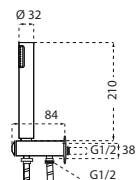

SET EMPOTRADO DUCHA MONOMANDO Ø35

MK_00240

AISI 304

- S ROCIADOR
- L Sprayer
- I Pulvérisateur
- M Pulverizador

- FLEXO AISI 304
- Shower hose
- Flexible douche
- Mangueira chuveiro

- MANGO TUBI ORO DARK
- Shower handle
- Douchette
- Chuveiro

REF. 68428

REF. 68429