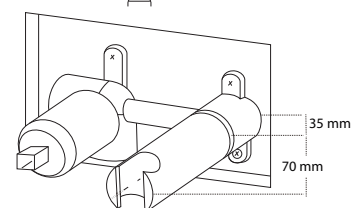

REF. 14041

GRIFO PEDAL 1 AGUA ECO

Pedal tap 1 track
Robinet pédale 1 voie
Torneira pedal 1 via

MK_0061

REF. 14048

GRIFO PEDAL 2 AGUAS ECO

Pedal mixer tap
Mitigeur pédale
Torneira misturador pedal

MK_0087

REF. 14046

CAÑO GIRATORIO VERTICAL INCLINADO

Inclined rotatory pipe
Bec pivotat vertical incliné
Bico giratório vertical inclinado

MK_0033

REF. 68257

MONOMANDO BIDÉ CROMO EMPOTRADO

Chrome single lever recessed bidet
Bidet encastré à leiver unique chromé
Bidé encastrado monocomando cromado

MK_0077

REF. 68267

MONOMANDO BIDÉ NEGRO MATE EMPOTRADO

Matt black single lever recessed bidet
Bidet encastré à leiver unique noir mat
Bidé encastrado monocomando preto mate

MK_0085