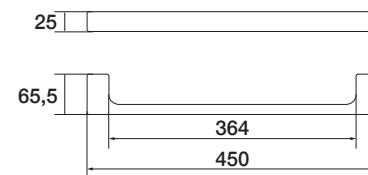

REF. CA-30625

PERCHA CROMO (2 UNIDADES)

Hanger
Cintre
Cabide

MK_0020

REF. CA-30626

TOALLERO BARRA CROMO 45 CM

Towel rail
Porte-serviettes droit
Toalheiro barra

MK_0045