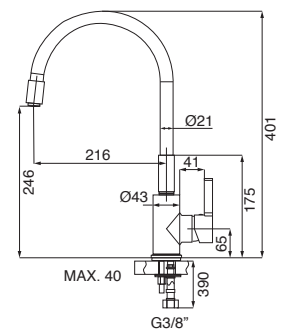

FLEXIBLES

REF. 65809

Ø 25

F9 MONOMANDO FREGADERA CON MUELLE EXTRAÍBLE

Removable flexible single lever sink mixer
Mitigeur évier extractable flexible
Monocomando cozinha flexível removível

MK_00167

REF. 65808

Ø 25

F8 MONOMANDO FREGADERA EXTRAÍBLE FLEXIBLE

Removable flexible single lever sink mixer
Mitigeur évier extractable flexible
Monocomando cozinha flexível removível

MK_00164

MONOMANDOFREGADERA FLEXIBLE

Ø 35

Flexible single lever sink mixer
Mitigeur évier flexible
Monocomando cozinha flexível

MK_0060

F18
REF. 65818

F21
REF. 65821

F19
REF. 65819

F22
REF. 65822