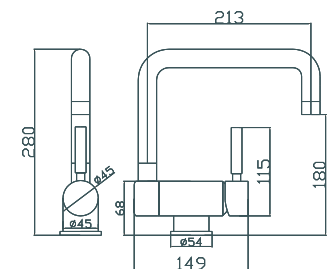

REF. 65812

Ø 35

CENTURY ABATIBLE MONOMANDO FREGADERA

Folding single lever sink mixer
Mitigeur évier pliant
Monocomando cozinha dobrando

MK_00139