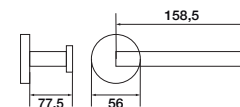

REF. CA-30605

PERCHAS CROMO (2 UNIDADES)

Hanger
Cintre
Cabide

MK_0020