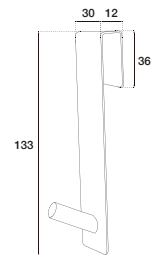

REF. CA-30275

PERCHA MAMPARA CROMO

Chrome partition hanger
Crochet de cloison chromé
Suporte de divisória cromado

MK_0012