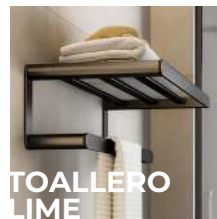

CLIC-CLAC

ESCOBILLERO
DUAL

TOALLERO
LIME

pg. 144