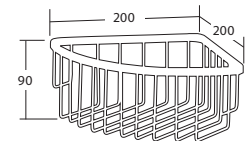

CESTA RECTANGULAR ALUMINIO

Corner matt black basket
Panier d'angle noir mat
Cesta de canto preto mate

REF. CA-62597

30 cm
MK_0017

REF. CA-62596

40 cm
MK_0021

REF. CA-62589

CESTA RECTANGULAR NEGRO MATE

Rectangular basket
Panier rectangulaire
Cesta rectangular

MK_0021

REF. CA-62595

CESTA RECTANGULAR ALUMINIO

Triangle aluminium basket
Panier triangulaire aluminium
Cesta triangular aluminio

MK_0019

REF. CA-62591

CESTA TRIANGULAR ACERO INOX

Triangle Stainless Steel basket
Panier triangulaire laiton inox
Cesta triangular latão inox

MK_0040