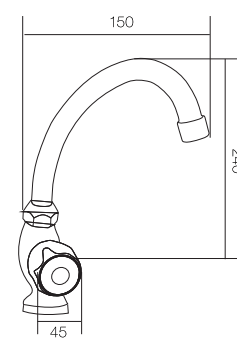

BATERIA FREGADERA CAÑO VERTICAL $\varnothing$ 1/2

Wall sink mixer vertical spout
Robinet évier bec vertical
Torneira cozinha bico vertical

REF. 65905

11 cm cuerpo / body / corp / corpo
MK_0047

REF. 65904

15 cm cuerpo / body / corp / corpo
MK_0049

REF. 65910

$\varnothing$ 1/2

GRIFO MONOBLOC FREGADERA CAÑO VERTICAL

Sink tap vertical spout (1 track)
Robinet évier bec vertical (1 voie)
Torneira cozinha bico vertical (1 via)

MK_0023