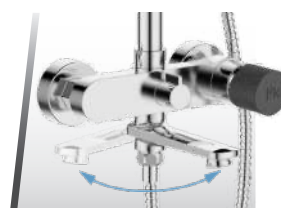

FLEXO AISI 304

Shower hose
Flexible douche
Mangueira chuveiro

MANGO OMEGA

Shower handle
Douchette
Chuveiro

AISI
304

REF. 68180
MK_00219

REF. 68180-BA
MK_00265

SET EMPOTRADO DUCHA MONOMANDO Ø35