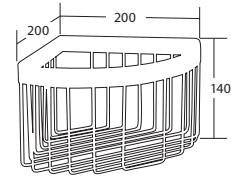

REF. CA-62591

CESTA TRIANGULAR ACERO INOX

Triangle Stainless Steel basket
Panier triangulaire laiton inox
Cesta triangular latão inox

MK_0040