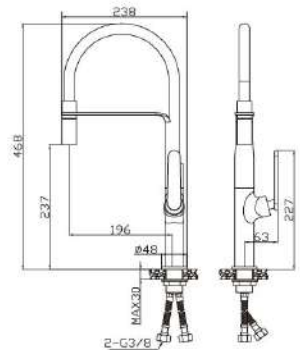

MONOMANDOFREGADERA FLEXIBLE

Ø 35

Flexible single lever sink mixer
Mitigeur évier flexible
Monocomando cozinha flexível

MK_0060

F18
REF. 65818

F21
REF. 65821

F19
REF. 65819

F22
REF. 65822