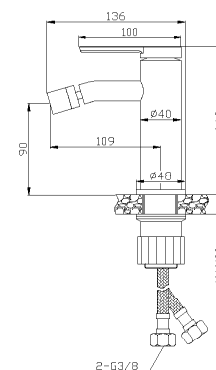

Single lever wash-basin mixer
Mitigeur lavabo
Monocomando lavatório

MK_0070

REF. 68432

Ø 26

MONOMANDO BIDÉ

Single lever bidet mixer
Mitigeur bidet
Monocomando bidé

MK_0071

REF. 68437