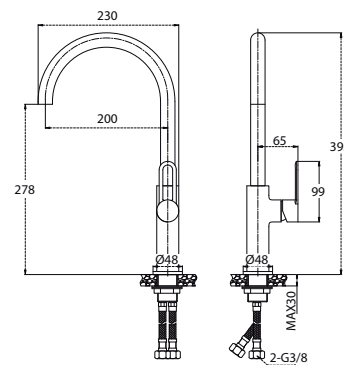

EFFECTO GRANITO / GRANITE EFFECT