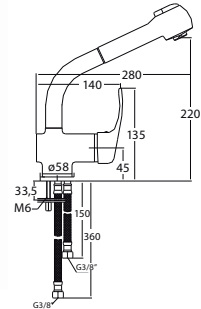

REF. 65806

Ø 40

OASIS MONOMANDO FREGADERA EXTRAÍBLE VERTICAL

Vertical removable single lever sink mixer
Mitigeur évier vertical extractable
Monocomando cozinha vertical removível

MK_0095