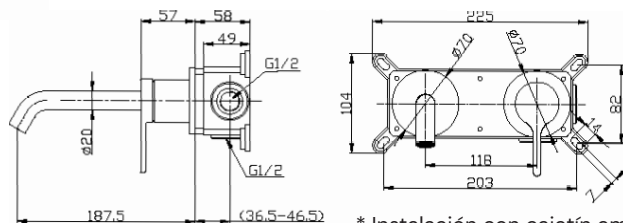

MONOMANDO EMPOTRADO LAVABO

Built-in single lever washbasin mixer
Mitigeur lavabo à encastrer
Monocomando lavatorio embutida

MK_00147