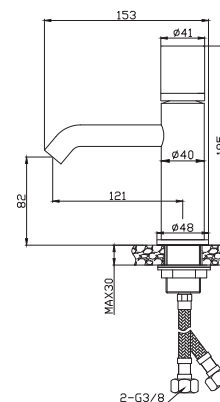

REF. 68482

Ø 26

MONOMANDO BIDÉ

Single lever bidet mixer
Mitigeur bidet
Monocomando bidé

MK_00098