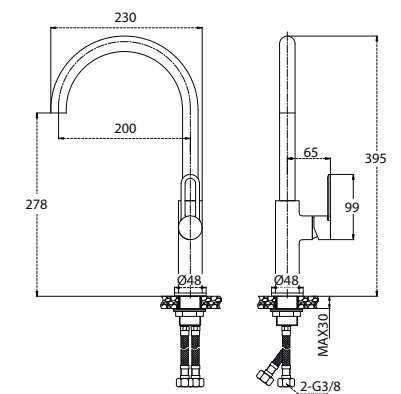

SVELTA BLACK MONOMANDO FREGADERA

Black single lever sink mixer
Mitigeur évier noir
Monocomando cozinha preto

MK_0089