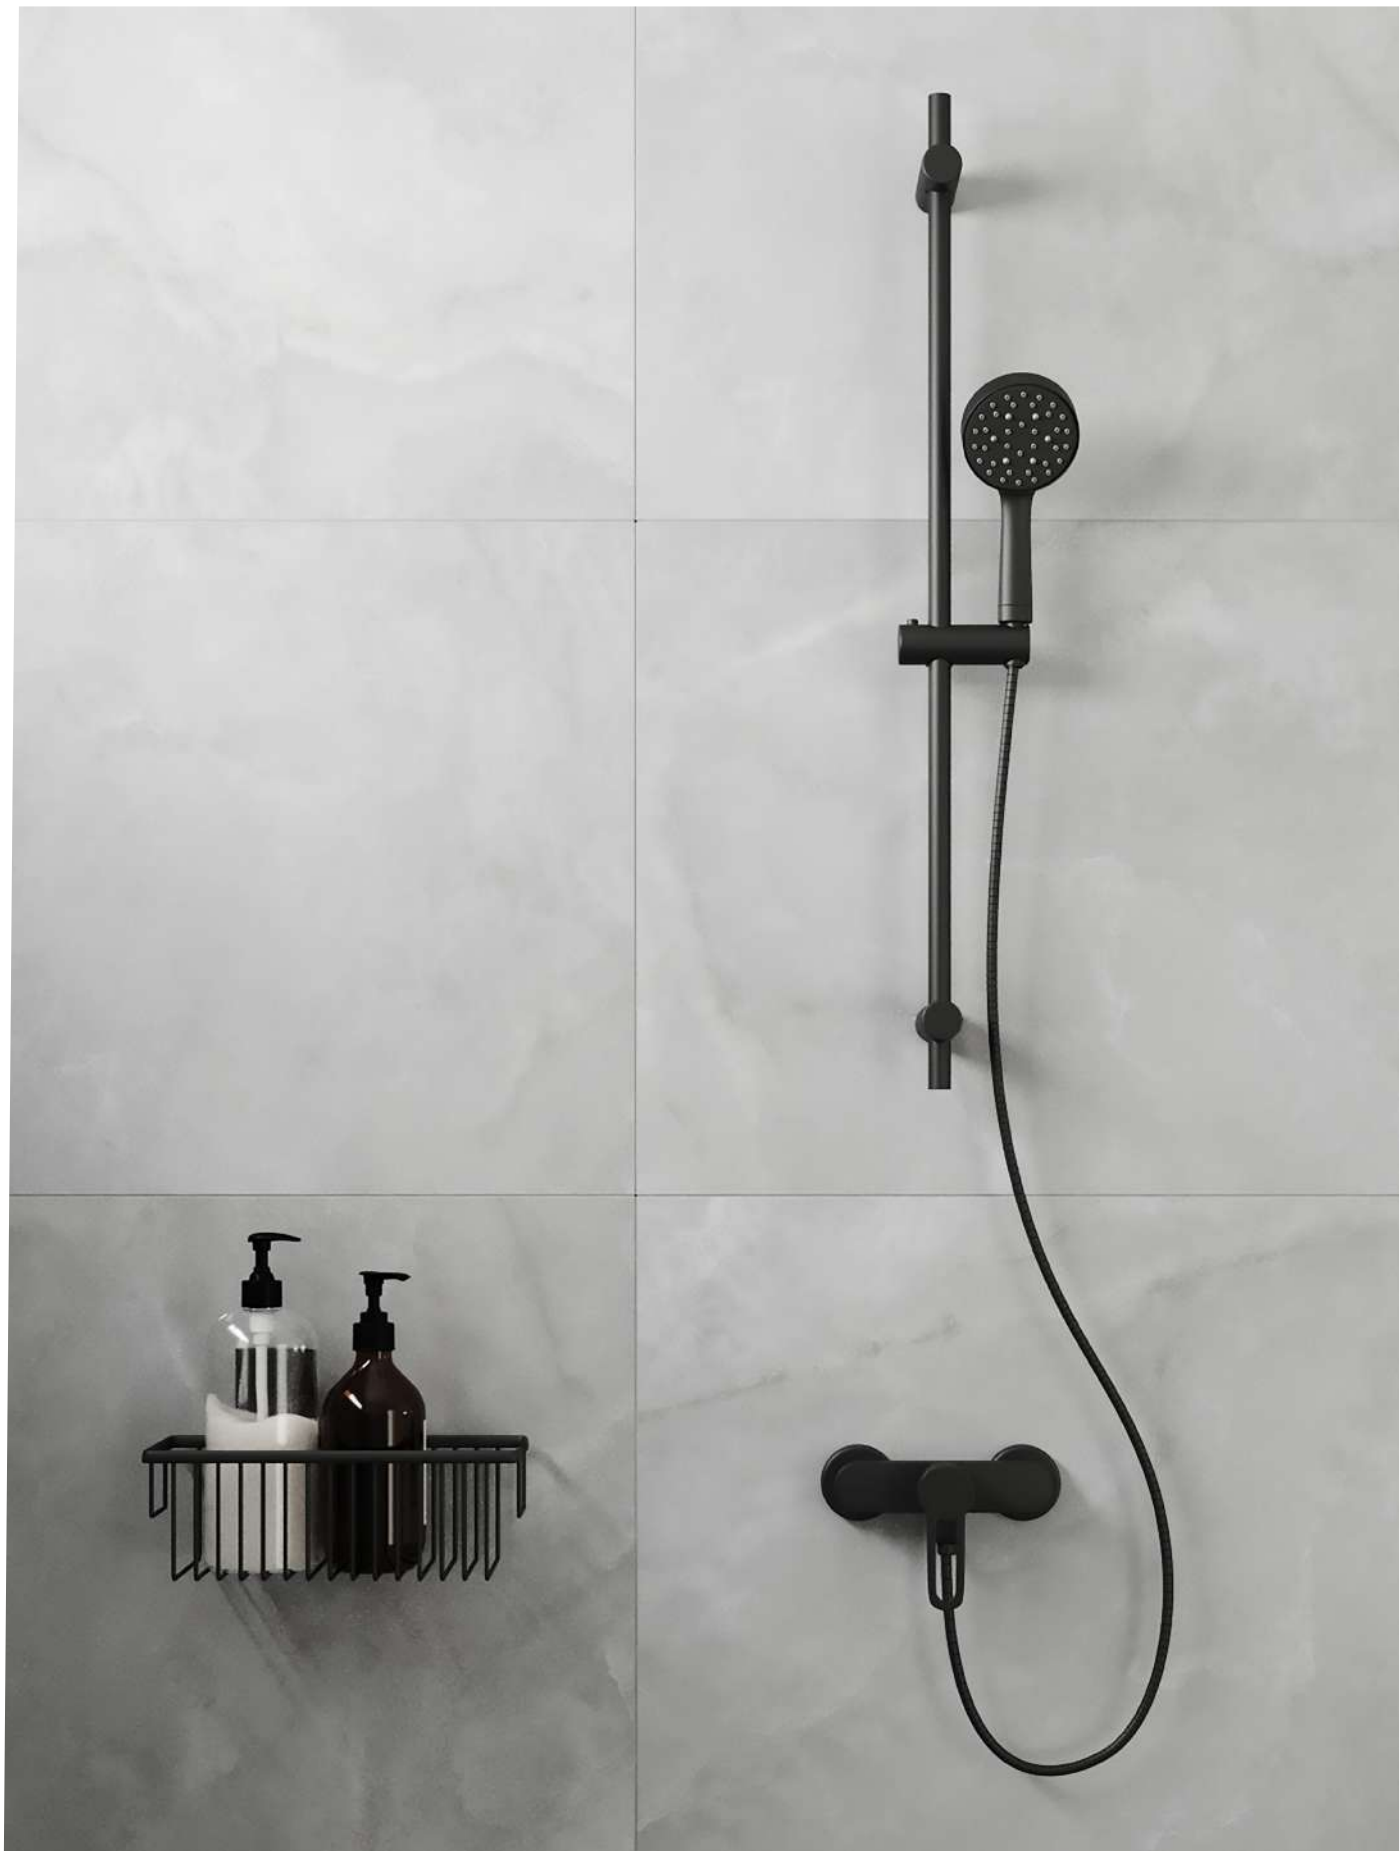

MK_0031

REF. CA-18116

Ø22 x 65 cm

SET BARRA DUCHA OMEGA

Shower bar set
Set barre douche
Conjunto barra de chuveiro

MK_0029

Conjuntos DUCHA

REF. B-50802 Ø12
8 uds.