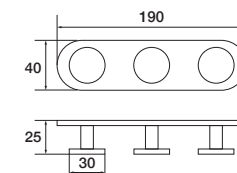

REF. CA-30706

TOALLERO BARRA NEGRO MATE 45 CM

Towel rail
Porte-serviettes droit
Toalheiro barra

MK_0046