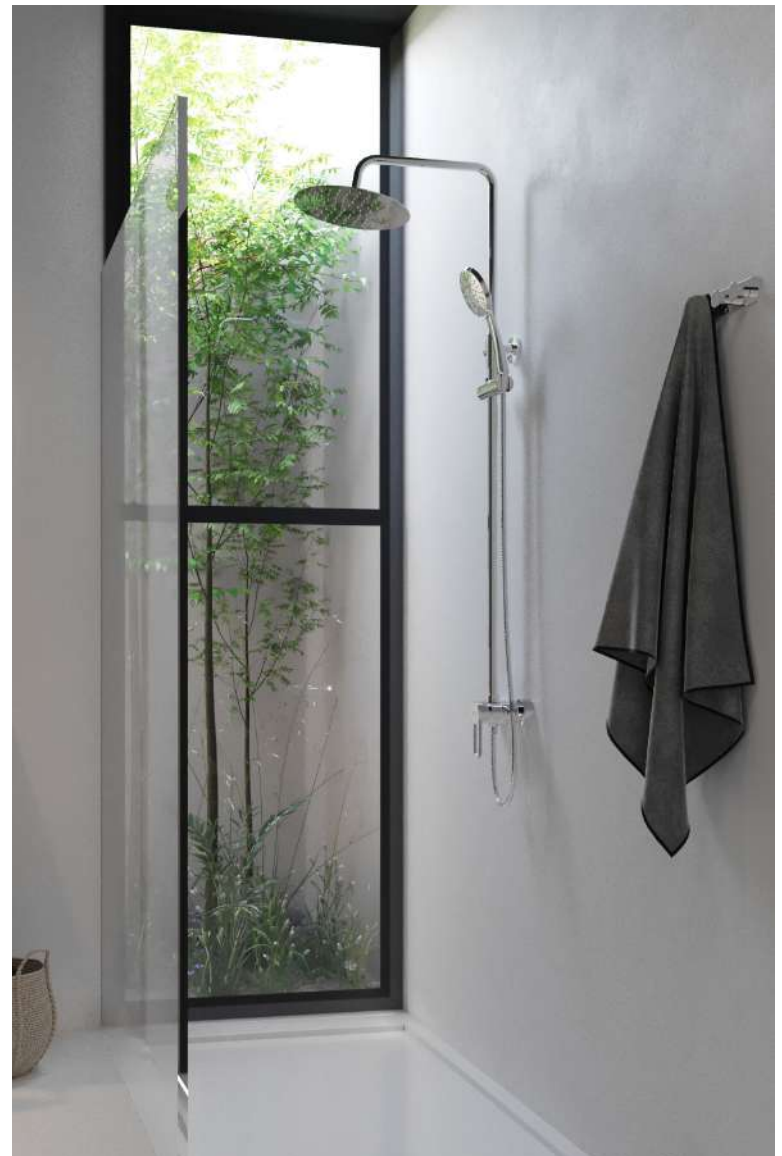

REF. CA-59146 Ø20

ROCIADOR DUCHA SLIM
Shower head
Pomme douche
Lavar a cabeça
MK_0024

REF. B-50642 12x14cm
6 uds.

MANGO DUCHA ARAL
Handshower
Douchette
Chuveiro
MK_0018

REF. CA-59152 22x25cm

ROCIADOR DUCHA ARAL
Shower head
Pomme douche
Lavar a cabeça
MK_0026

REF. B-50622 Ø10
10 uds.

MANGO DUCHA EYRE
Handshower
Douchette
Chuveiro
MK_0010

REF. CA-59153 Ø22

ROCIADOR DUCHA EYRE
Shower head
Pomme douche
Lavar a cabeça
MK_0019

Conjuntos DUCHA

REF. B-50212 Ø10
8 uds.