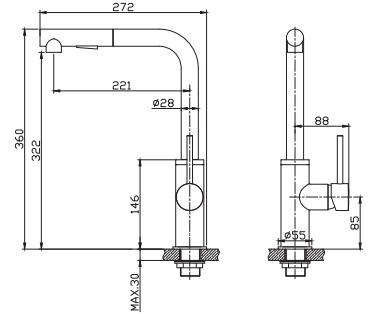

REF. 65805

Ø 40

OASIS MONOMANDO FREGADERA EXTRAÍBLE HORIZONTAL

Horizontal removable single lever sink
Mitigeur évier horizontal extractable
Monocomando cozinha horizontal removível

MK_0069