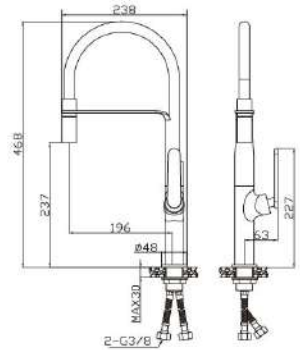

REF. 65808

Ø 25

F8 MONOMANDO FREGADERA EXTRAÍBLE FLEXIBLE

Removable flexible single lever sink mixer
Mitigeur évier extractable flexible
Monocomando cozinha flexível removível

MK_00164