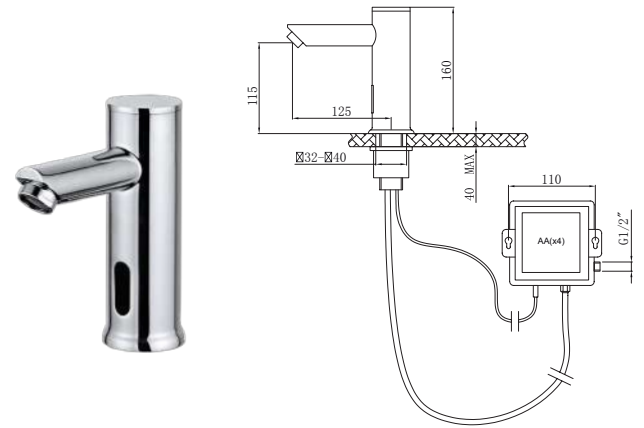

ERGO GRIFO ELECTRÓNICO LAVABO

Electronic wash-basin tap
Robinet lavabo électronique
Torneira lavatório eletrônica

REF. 14026

1 agua / track / voie / via

MK_00120