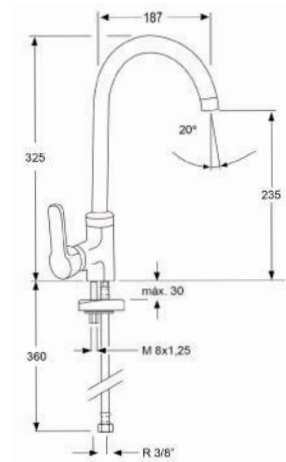

REF. 68016

Ø 40

OASIS MONOMANDO FREGADERA VERTICAL

Vertical single lever sink mixer
Mitigeur évier vertical
Monocomando cozinha vertical

MK_0063