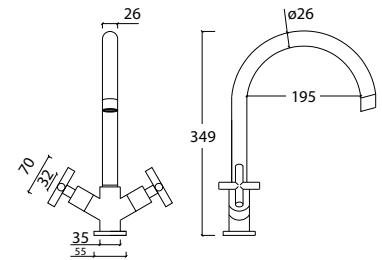

REF. 65812

Ø 35

CENTURY ABATIBLE MONOMANDO FREGADERA

Folding single lever sink mixer
Mitigeur évier pliant
Monocomando cozinha dobrando

MK_00139