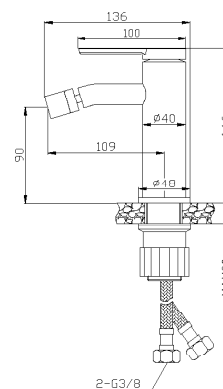

Single lever wash-basin mixer
Mitigeur lavabo
Monocomando lavatório

MK_0077

REF. 68442

Ø 26

MONOMANDO BIDÉ

Single lever bidet mixer
Mitigeur bidet
Monocomando bidé

MK_0078

REF. 68447