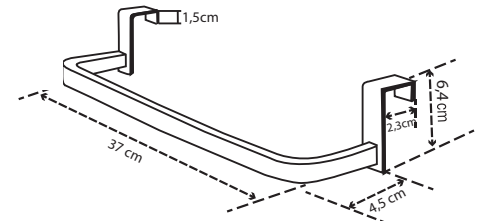

Towel rail
Porte-serviettes
Toalheiro

MK_0017

REF. CA-30271

TOALLERO NEGRO MATE

Towel rail
Porte-serviettes
Toalheiro

MK_0023

REF. CA-30275

PERCHA MAMPARA CROMO