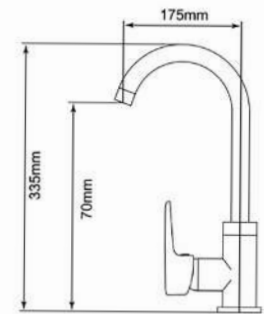

REF. 68026

Ø 1/2

STILO BIMANDO FREGADERA

Two handle sink faucet
Robinet évier
Torneira cozinha

MK_00150