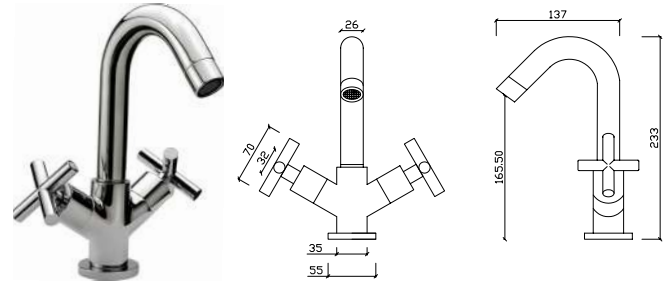

Serie

STILO

ACABADO
FINISH

Cromo
Chrome

REF. 68021

Ø 1/2

BIMANDO LAVABO

Two handle wash-basin faucet
Robinet lavabo
Torneira Lavatório

MK_00131

REF. 68022

Ø 1/2

BIMANDO BIDÉ

Two handle wash-basin faucet
Robinet bidet
Torneira bidé

MK_00131

REF. 68024

Ø 1/2

BIMANDO DUCHA CON KIT

Two handle shower faucet
Robinet douche
Torneira duche

MK_00137