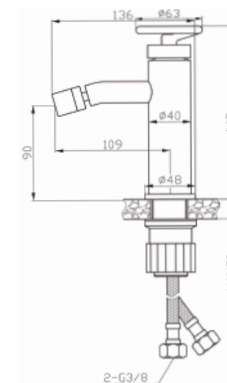

Single lever wash-basin mixer
Mitigeur lavabo
Monocomando lavatório

MK_0085

REF. 68452

Ø 26

MONOMANDO BIDÉ

Single lever bidet mixer
Mitigeur bidet
Monocomando bidé

MK_0086

REF. 68457