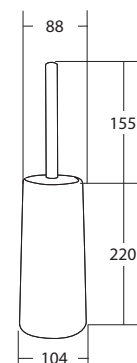

ESCOBILLERO CÓNICO

Toilet brush holder
Porte-brosse
Porta-escova

MK_0017

REF. 62506

REF. 62504

REF. 62507