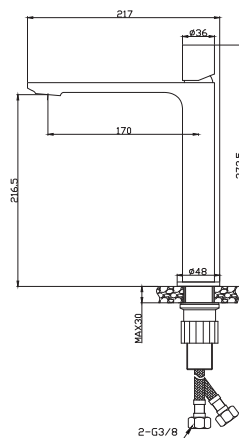

REF. 68401

Ø 26

MONOMANDO LAVABO

Single lever wash-basin mixer

Mitigeur lavabo

Monocomando lavatório

MK_0071