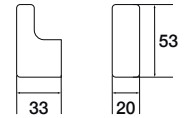

REF. CA-30616

TOALLERO BARRA NEGRO MATE 45 CM

Towel rail
Porte-serviettes droit
Toalheiro barra

MK_0053