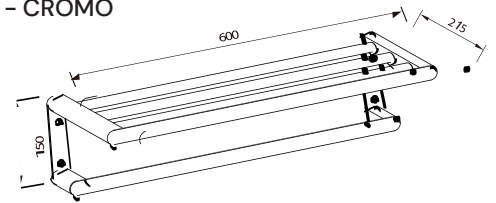

TOALLEROS Y PERCHAS

REF. CA-62681

TOALLERO PARED ACERO INOX - CROMO

Wall towel rail
Porte-serviettes mural
Toalheiro de parede

MK_0085

REF. CA-62682

TOALLERO PARED ACERO INOX - NEGRO MATE

Wall towel rail
Porte-serviettes mural
Toalheiro de parede

MK_0093