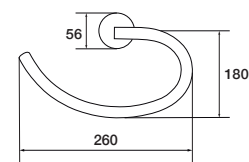

REF. CA-30602

PORTARROLLOS CROMO

Paper holder
Porte-rouleau
Porta-rolos

MK_0021