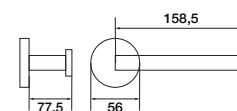

REF. CA-30702

PORTARROLLOS NEGRO MATE

Paper holder
Porte-rouleau
Porta-rolos

MK_0025

REF. CA-30705

PERCHAS NEGRO MATE (2 UNIDADES)

Hanger
Cintre
Cabide

MK_0023