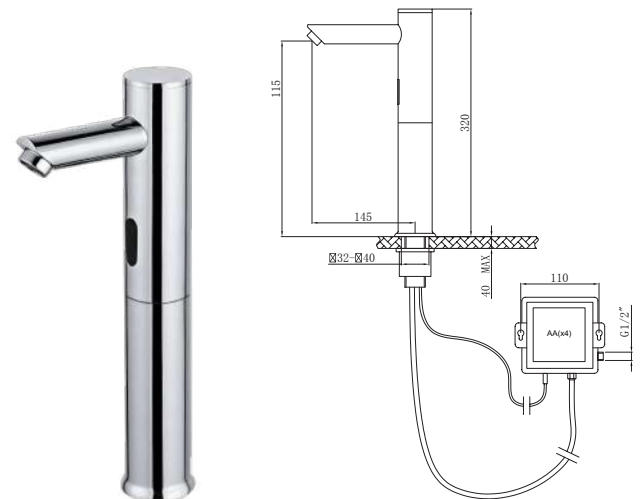

REF. 14026

1 agua / track / voie / via

MK_00120

REF. 14025

2 aguas / tracks / voies / vias

MK_00164

ERGO GRIFO ELECTRÓNICO LAVABO ALTO

High electronic wash-basin tap
Robinet lavabo électronique haut
Torneira lavatório eletrônica alto