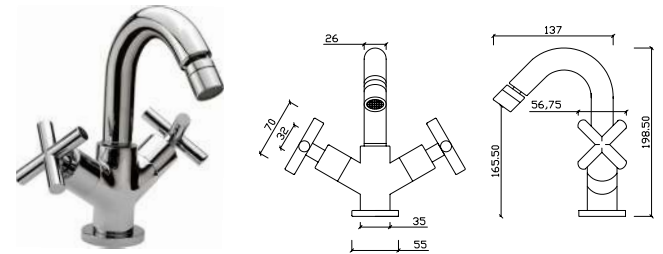

BIMANDO LAVABO

Two handle wash-basin faucet
Robinet lavabo
Torneira Lavatório

MK_00131

REF. 68022

Ø 1/2

BIMANDO BIDÉ

Two handle wash-basin faucet
Robinet bidet
Torneira bidé

MK_00131