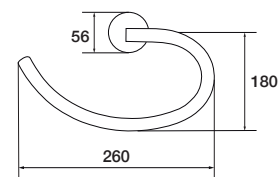

Serie
SYN BLACK

REF. CA-30701

TOALLERO ANILLA NEGRO MATE

Towel ring
Porte-serviettes ring
Toalheiro de anel

MK_0039

REF. CA-30702

PORTARROLLOS NEGRO MATE

Paper holder
Porte-rouleau
Porta-rolos