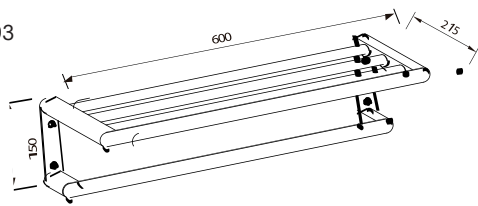

Wall towel rail
Porte-serviettes mural
Toalheiro de parede

MK_0085

REF. CA-62682

TOALLERO PARED ACERO INOX - NEGRO MATE

Wall towel rail
Porte-serviettes mural
Toalheiro de parede

MK_0093

REF. CA-30270

TOALLERO CROMO