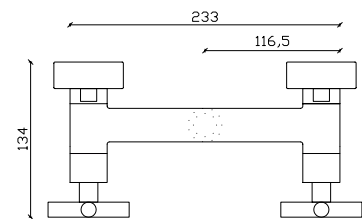

Serie

STILO

ACABADO
FINISH

Cromo
Chrome

REF. 68021

Ø 1/2

BIMANDO LAVABO

Two handle wash-basin faucet
Robinet lavabo
Torneira Lavatório

MK_00131

REF. 68022

Ø 1/2

BIMANDO BIDÉ

Two handle wash-basin faucet
Robinet bidet
Torneira bidé

MK_00131

REF. 68024

Ø 1/2

BIMANDO DUCHA CON KIT

Two handle shower faucet
Robinet douche
Torneira duche

MK_00137