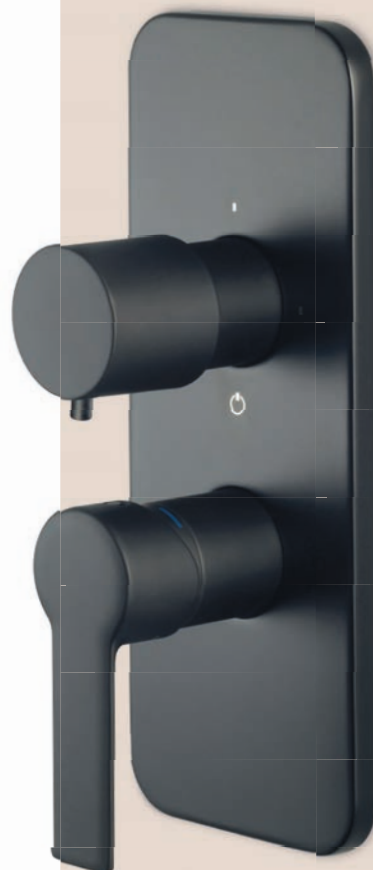

- › **F3139X6NS**
  *Miscelatore incasso doccia con
  deviatore a 2/3 uscite*
  Built-in shower mixer with 2/3 outlets
  diverter
- ✓ **F3149WX8SN**
  *Miscelatore incasso doccia a 2 uscite
  con set doccia*
  Built-in shower mixer with 2 outlets and
  shower set