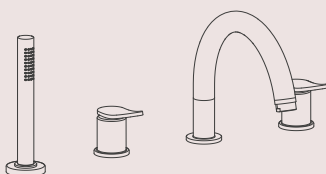

F3814N
Miscelatore bordo vasca
Deck mounted bath mixer