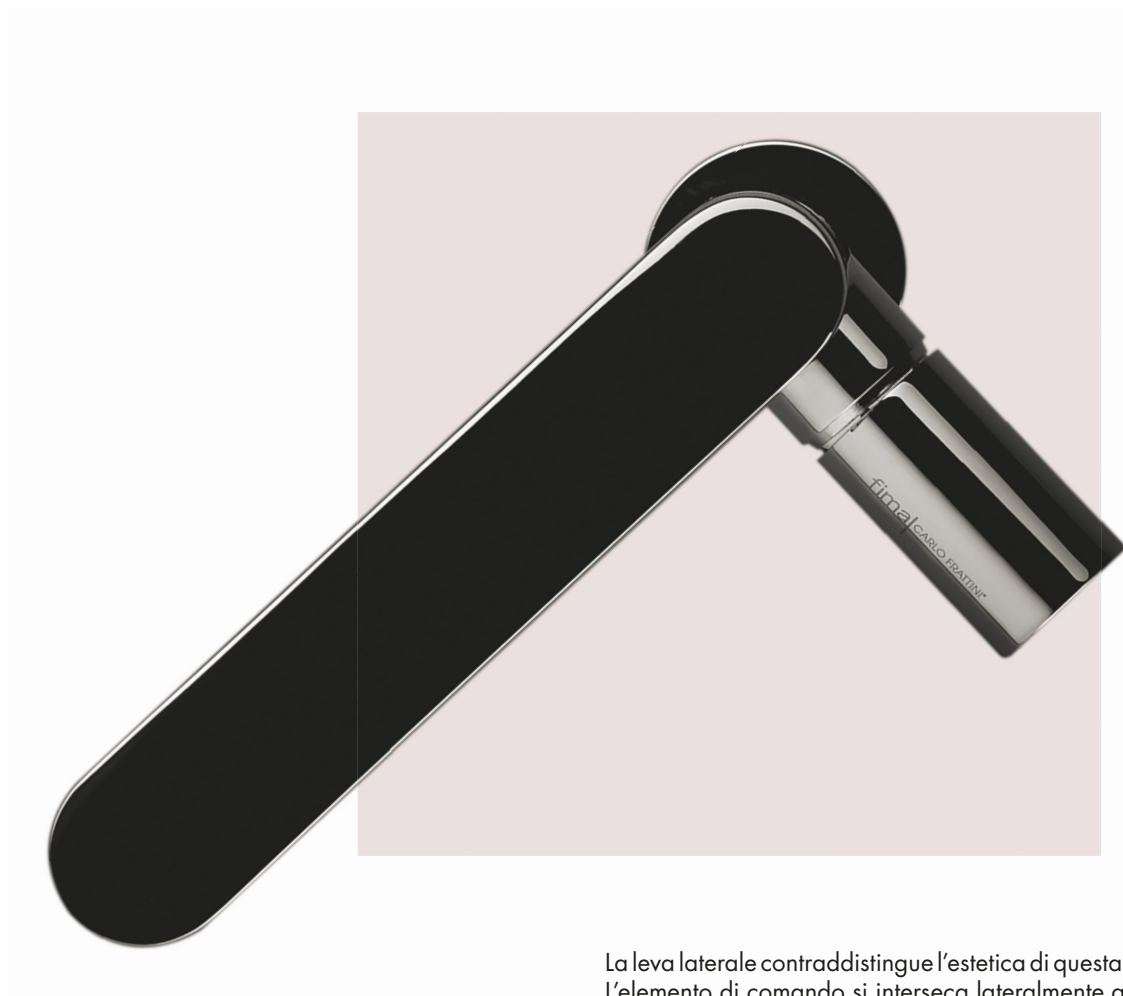

La leva laterale contraddistingue l'estetica di questa collezione. L'elemento di comando si interseca lateralmente al corpo del miscelatore con precisione ed equilibrio lasciando inalterata la leggerezza estetica delle forme. I volumi sono minimizzati al massimo e si raccordano con la bocca di erogazione girevole inclinata verso l'altro e dalla superficie piana.

The side lever marks the aesthetics of this collection. The handle intersects laterally with the body of the mixer with precision and balance, leaving the aesthetic lightness of the shapes unchanged. The volumes are minimized as much as possible and blend with the upwards tilted swivel spout and the surface.