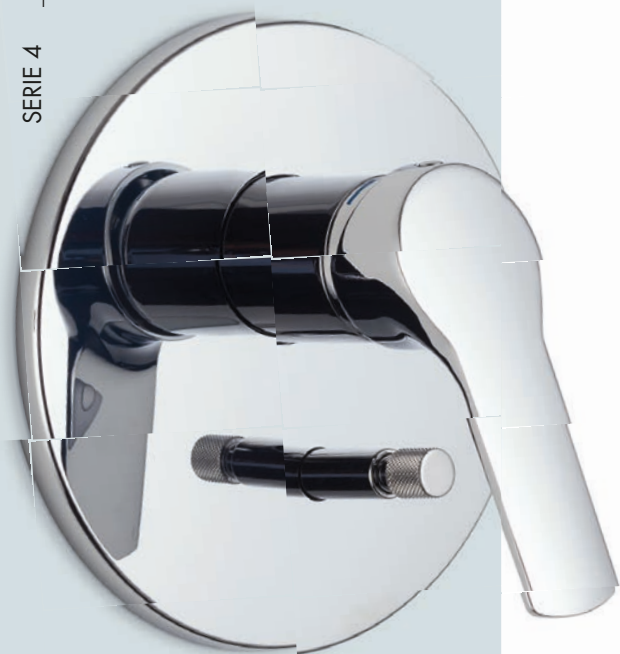

< **F3769X2CR**

Miscelatore incasso doccia con
deviatore a 2 uscite

Built-in shower mixer with 2 outlets
diverter

✓ **F3789WX2CR**

Miscelatore incasso doccia a 2 uscite
con set doccia

Built-in shower mixer with 2 outlets and
shower set