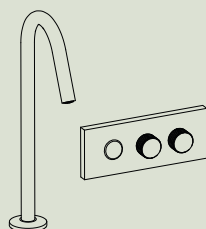

F5951C
Miscelatore lavabo a parete con canna girevole C
Built-in wash basin mixer with swivel spout C