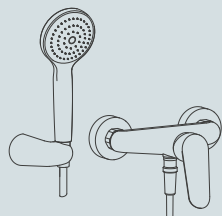

F3021WX5 150 mm
F3021WLX5 200 mm
Miscelatore lavabo a parete
Wall mounted basin mixer

F3002
Miscelatore bidet
Bidet mixer

F3014N
Miscelatore bordo vasca
Deck mounted bath mixer

F3004
Miscelatore esterno vasca
con set doccia
Exposed bath mixer with
shower set