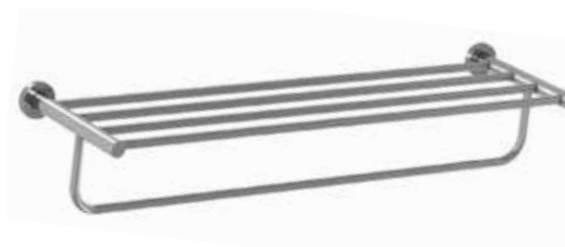

Toallero repisa / Towel shelf
Ref. GW05 11 06 02