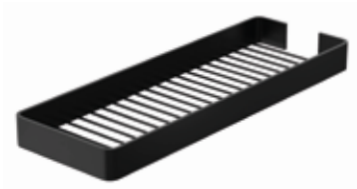

**Percha simple / Hanger**  
Ref. GW05 55 04 03

**Vaso / Tumbler holder**  
Ref. GW05 56 04 03

**Jabonera / Soap holder**  
Ref. GW05 57 04 03

**Jabonera con plato / Soap dish**  
Ref. GW05 58 04 03

**Jabonera ducha / Shower basket**  
Ref. GW05 60 04 03