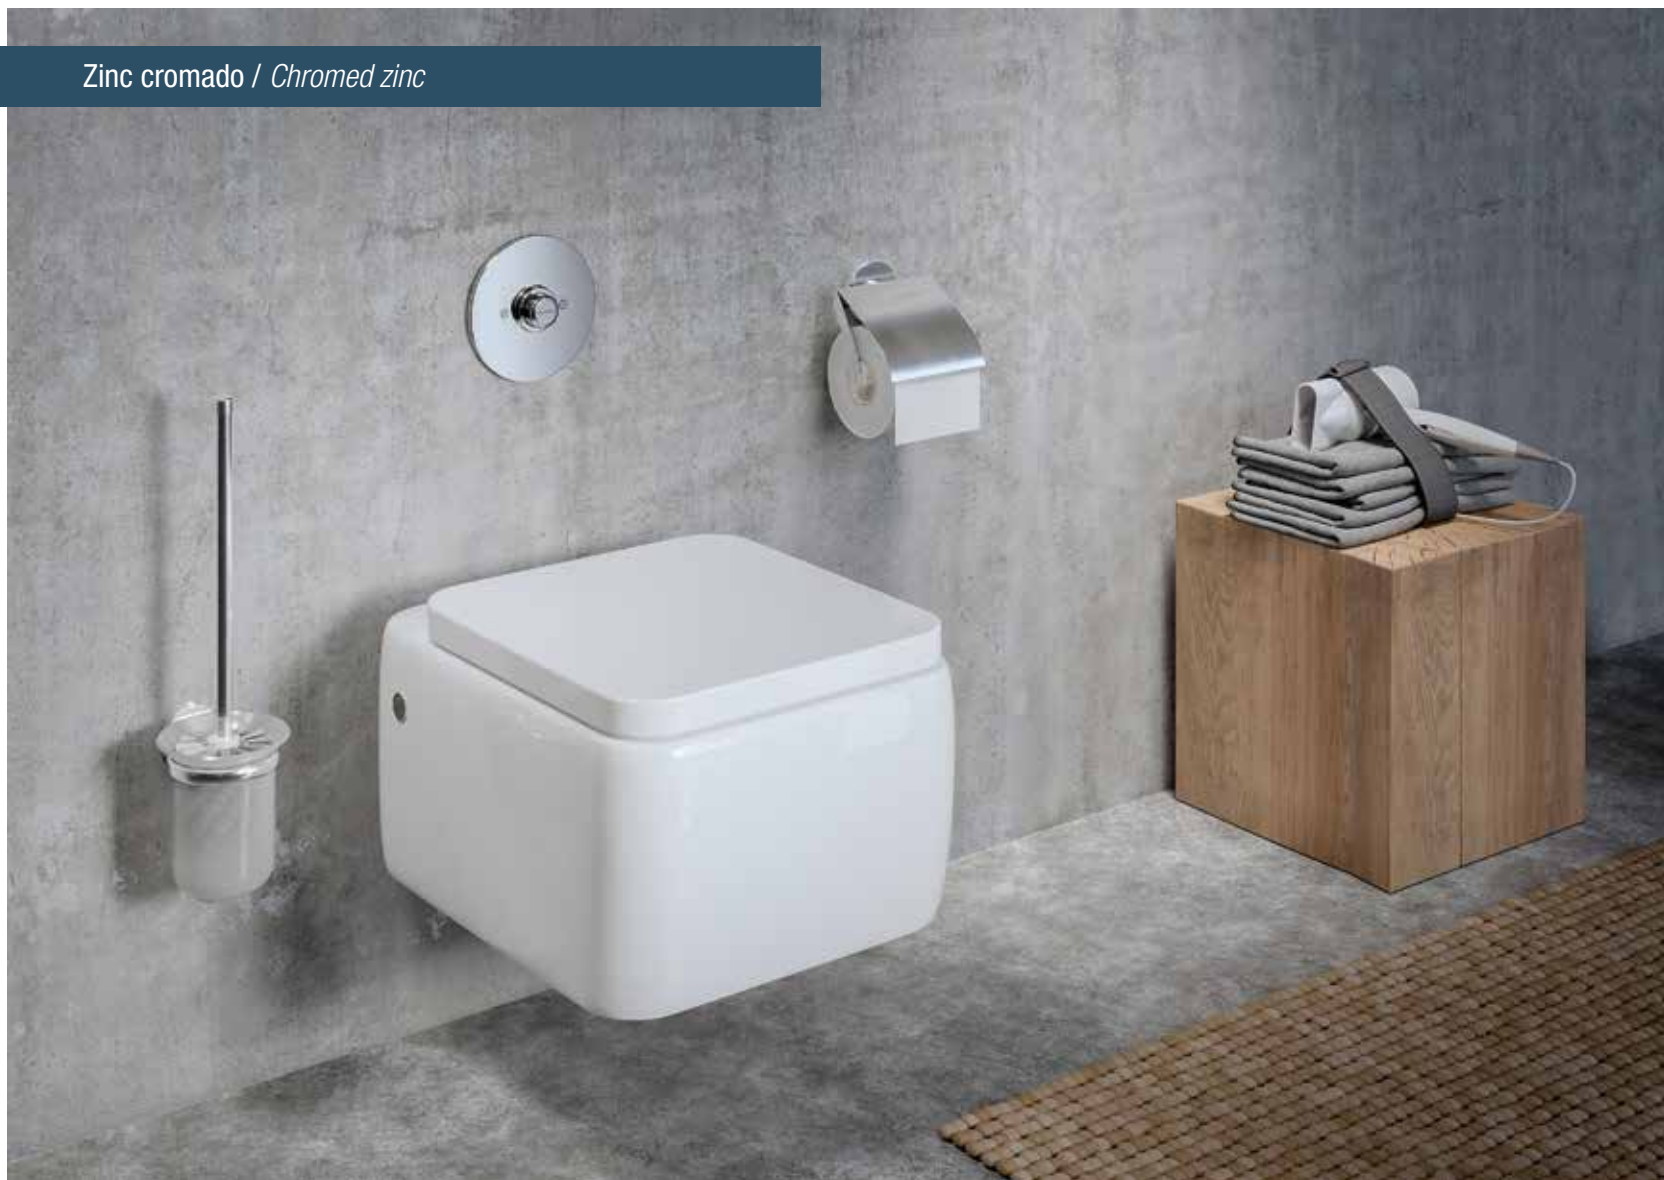

Zinc cromado / Chromed zinc

SERIES Cartago

SENCILLEZ Y PRACTICIDAD
SIMPLICITY AND PRACTICALITY

Sencillez y practicidad reunidas en una sola serie. Los accesorios perfectos para un baño funcional y moderno. Estilo redondo, elaborado en zinc de alta calidad.

Simplicity and practicality combined in one series. The perfect accessories for a functional and modern bathroom. Round style, made of high quality zinc.