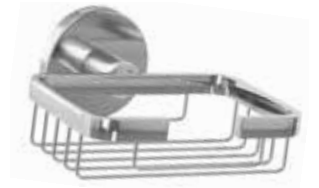

Jabonera / Soap holder
Ref. GW05 42 04 02