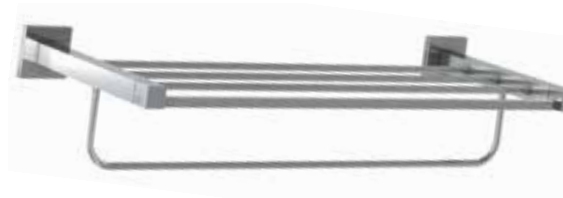

Toallero repisa / Towel shelf
Ref. GW05 21 06 02