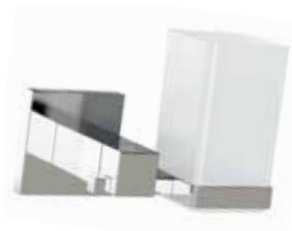

Vaso / Tumbler holder
Ref. GW05 13 06 02