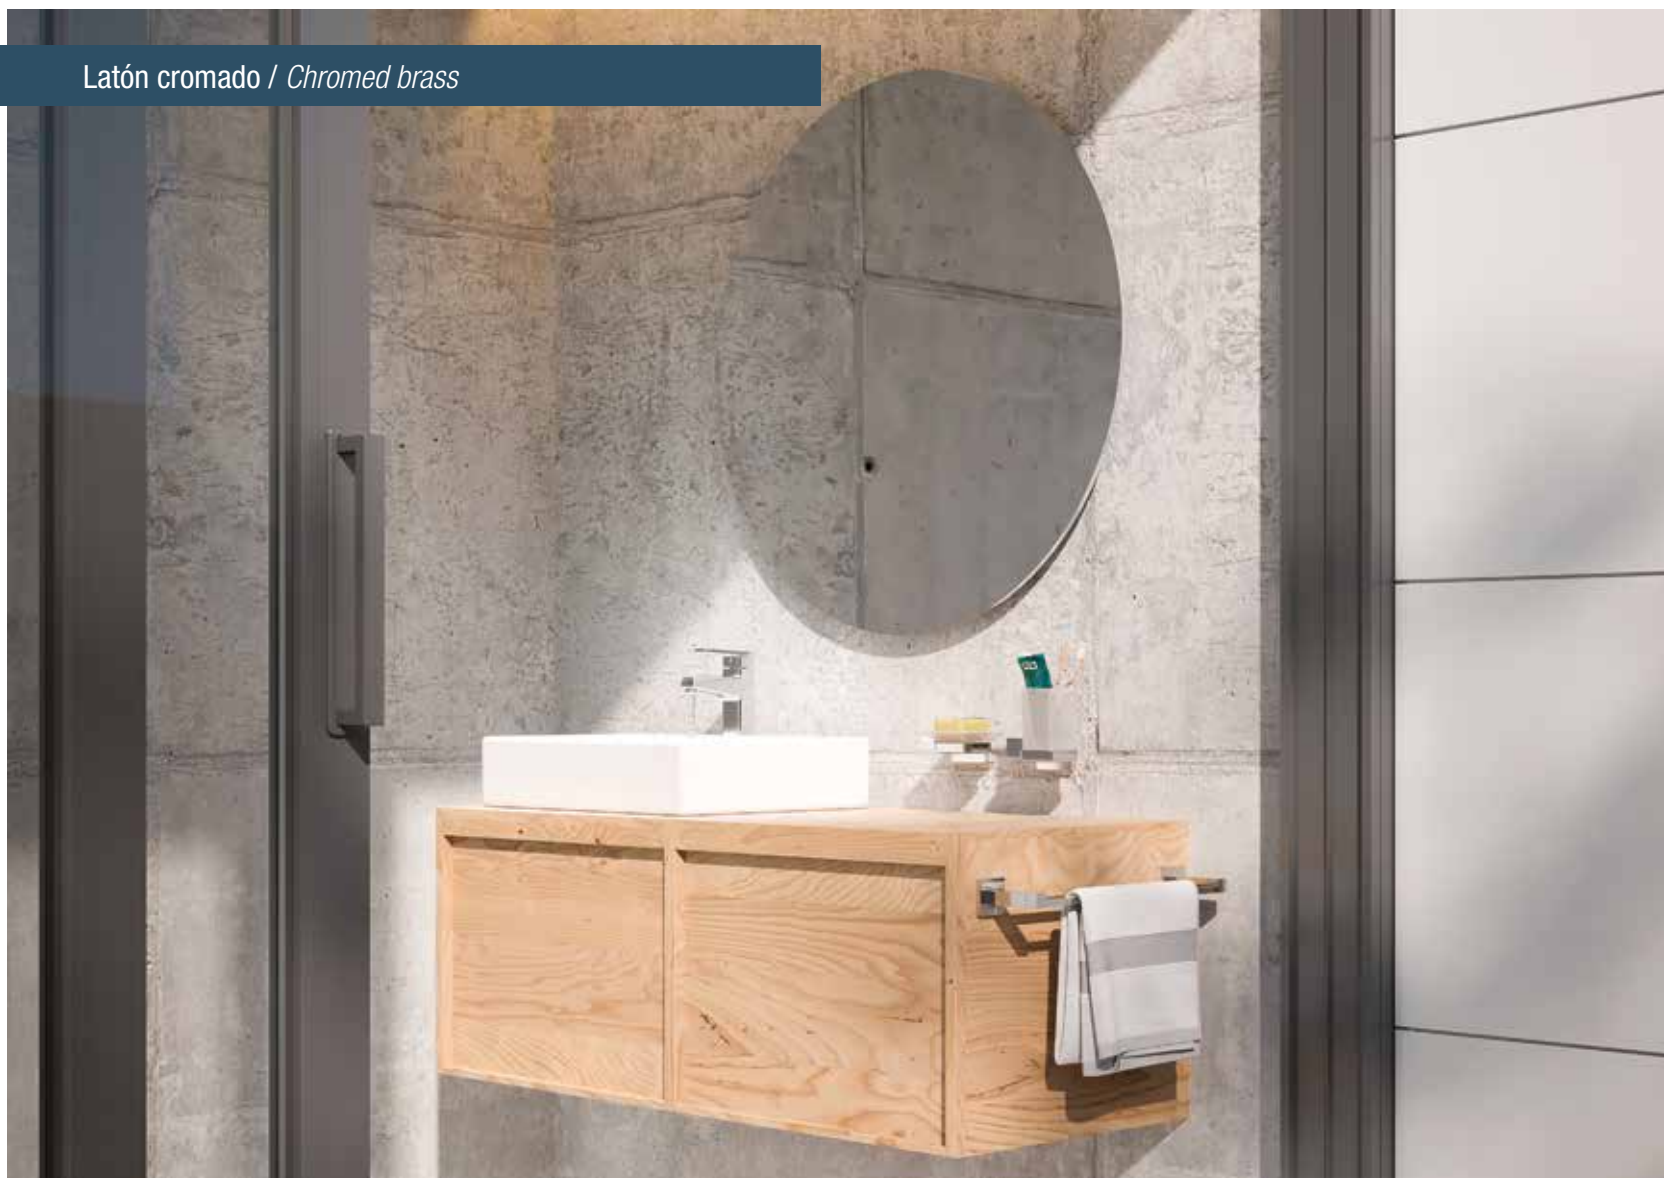

Latón cromado / *Chromed brass*

SERIES **Lucentum**

SUTILEZA Y ELEGANCIA
SUBTLETY AND ELEGANCE

Lucentum es la sutileza y la elegancia en líneas depuradas que aportaran armonía al espacio. Elaborados en latón de alta calidad, preparados para tu confort y durabilidad.

Lucentum is subtlety and elegance in clean lines that will bring harmony to the space. Made of high quality brass, prepared for your comfort and durability.