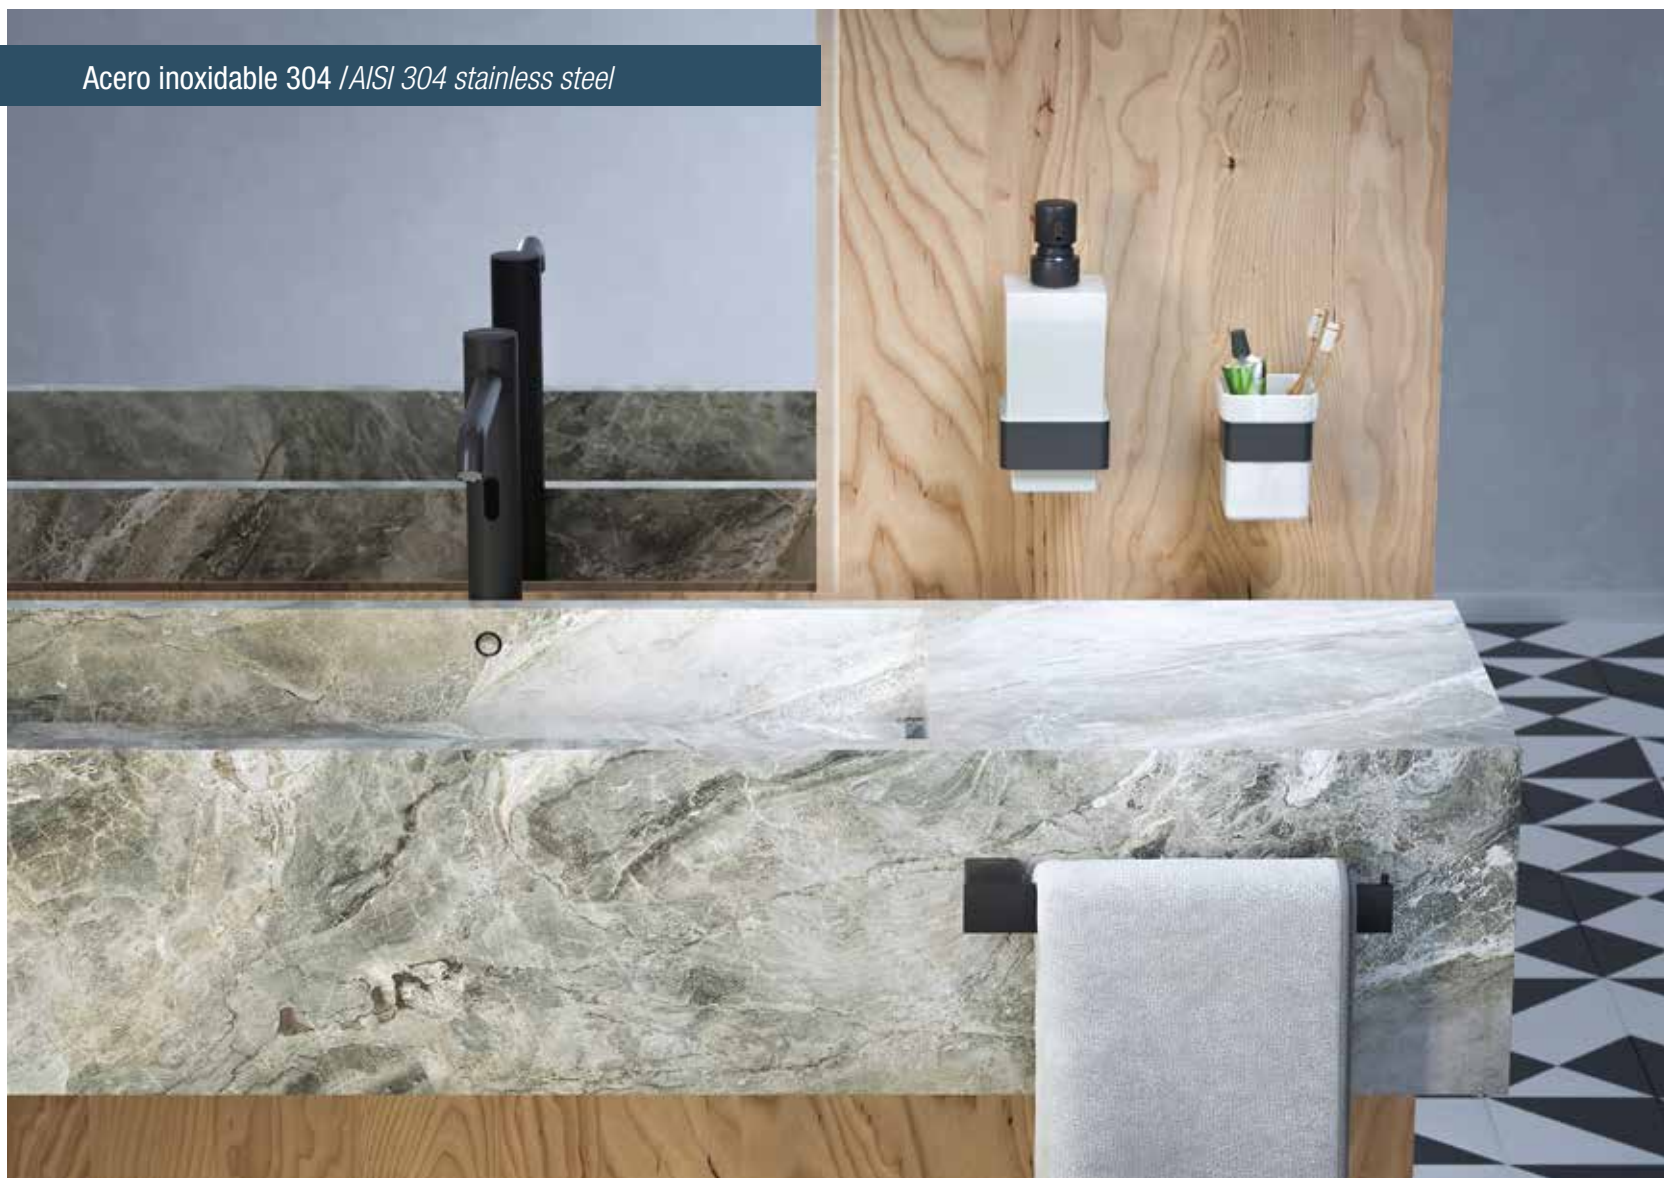

Acero inoxidable 304 / AISI 304 stainless steel

SERIES Pompei

ELEGANCIA Y CARÁCTER ELEGANCE AND CHARACTER

La elegancia máxima en el accesorio de baño. Fabricada en acero inoxidable 304 con un recubrimiento en negro mate. Línea con una modernidad inconfundible gracias a sus formas. Calidad máxima en los acabados, reconocida por su fiabilidad.

The ultimate elegance in the bathroom accessory. Made of 304 stainless steel with a matt black coating. Series with an unmistakable modernity thanks to its shapes. Maximum quality in the finishes, renowned for its reliability.