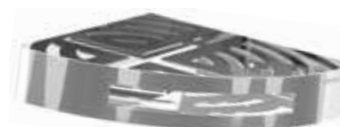

Jabonera rectangular
Rectangular soap basket

Ref. GW05 54 04 02

Acero inoxidable 304 / AISI 304 Stainless steel